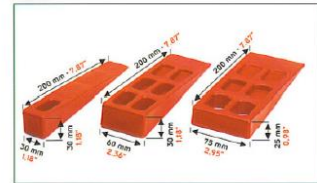

Paper Wedges

Product Code	Description	Quantity
5143	Baby 30x33x100mm	box of 4
5145	Small 30x30x200mm	each
5150	Medium 30x60x200mm	each
5155	Large 25x75x200mm	each

Slow Down Belts

Product Code	Description	Quantity
6031	SM 74 Grey Flat	each
6029	SM 74 Grey Rasied 9mm wide	each
6034	SM 74 Grey Rasied 3mm wide	each
6030	SM 74 Yellow Flat	each
6027	SM 74 Yellow Rasied 9mm wide	each
6033	SM 74 Yellow Rasied 3mm wide	each
6032	SM 74 Pink Rasied 7mm wide	each
6022	SM 102 'S' Perforated 220x38mm	each
6028	SM 102 Green Flat	each