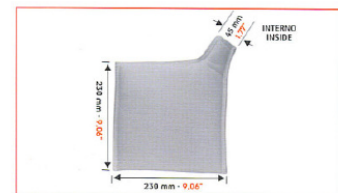

Filters

Product Code	Description	Note
F10002	Filter Bag 230x230mm 45mm corner inlet	Technotrans
F10004	Filter Bag 230x220mm 50mm corner inlet	Technotrans
F10040	Filter Bag 450x350mm 80mm centre inlet	Technotrans
F10007	Cylindrical Filter 190x120mm ID 72mm	
F10008	Cylindrical Filter 214x108mm ID 68mm	Baldwin
F10005	Cylindrical Filter 265x108mm ID 55mm	
	Flat Filters for all sizes	
	Lint Free Wipes	120 per box 40x38 cm
	Kraft Kinves	each