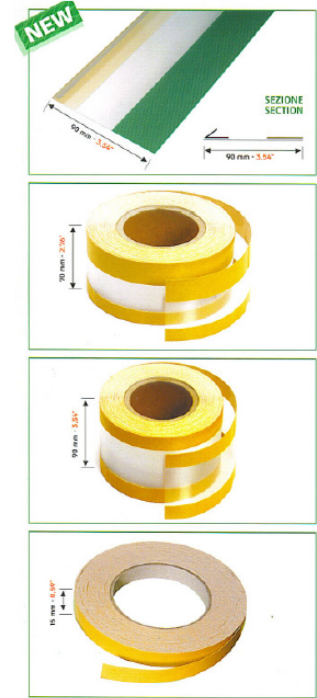

M & D Marketing Ltd

Unit 25, IMEX Business
Park, Ormonde Street
S-O-T, ST4 3NP

Phone: (+44) 01782 943435
Fax: (+44) 01782 943435
E-mail sales@printingconsumables.com

Duct Foil Accessories

Product Code	Description	Quantity
5082	Duct End Strips	pk of 10
5070	Tessamol Strip	10m roll
5074	Underline Protector Foil	25m roll
5074	Underline Protector Foil SM 52	Pk of 12
5074	Underline Protector Foil SM 74	Pk of 12
5074	Underline Protector Foil SM 102	Pk of 12
5071	Underline Protector Foil SM 52 CD	Pk of 12
5072	Underline Protector Foil SM 74 CD	Pk of 12
5072	Underline Protector Foil SM 75 XL	Pk of 12
5073	Underline Protector Foil SM 102CD	Pk of 12
5073	Underline Protector Foil SM 105XL	Pk of 12
5080	Bi-Adhesive Tape	25m roll
5095	Plastic Ink Knives (70mm wide)	Box of 4