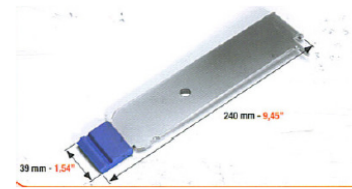

M & D Marketing Ltd

Unit 25, IMEX Business
Park, Ormonde Street
S-O-T, ST4 3NP

Phone: (+44) 01782 943435
Fax: (+44) 01782 943435
E-mail sales@printingconsumables.com

Hickey Pickers

Product Code	Description Heidelberg	Size	Note
3796	SM 52 Complete		
3806	SM 74 Complete		
3798	SM 102/102CD Complete		
3799	SM 102/102CD/SORS Rubber End	51x43x3mm	Bevelled
3800	SM 102/102CD/SORS Rubber End	51x40x4mm	
3795	SM 105XL Complete		
3797	SORM/SORD/SORS Complete		
3801	MO/SORM/SORD/SORS Rubber End	40x38x4mm	
3802	MO Complete Metal and Rubber Special		
3803	MO Complete Rubber	27x76x6mm	
3804	SORD Rubber End Special	45x100x3mm	
3805	Special Metal with Rubber Edge	37x158mm